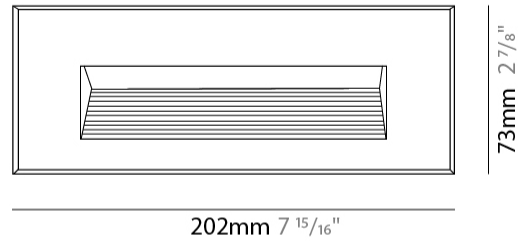

GENERAL

Series: New Green
Subseries: New Green M
Brand: Side
Division: Exterior
Mounting Type: Recessed
Mounting Location: Wall
Subcategory: Step Light

PHYSICAL

Shape: Rectangle
Length (mm): 202
Length (in): 7 ¹⁵/₁₆
Width (mm): 73
Width (in): 2 ⁷/₈
Height (mm): 65
Height (in): 2 ⁹/₁₆
Min. Recessing Depth (mm): 70
Min. Recessing Depth (in): 2 ³/₄
Light Distribution: Asymmetric
Weight (kg): 0.8
Weight (lbs): 1.76
Diffuser: Clear tempered glass
Gasket: Silicone rubber
Fixture Finish: WHI / BLK / GRY
Fixture Material: Aluminum Die Cast

ELECTRICAL

Lamp Type: LED (Zhaga Standard)
Input Wattage (W): 3.65
Total Output Wattage (W): 2.97
Dimming: Non-Dimmable
Driver Included: No
Driver Location: Remote
Driver Type: Constant Current - 120Vac
Driver Class: Class 2
Input Voltage (V): 120 - 277
Constant Current (mA): 350
Upon Request: 0-10Vdc dimming / Phase dimming 120Vac / Non-dimming 120/277Vac

LED

Color Temperature (°K): 3000 / 4000
Max. Delivered Lumen (lm): 195.7 / 204.4
Nominal Lumen (lm): 450 / 470
CRI: >90 CRI
Lamp Life (hrs): 50000

OPTICAL

Optic°: Asymmetrical

RATINGS AND CERTIFICATIONS

Certified By: Certified for North American Standards
IP rating: IP65
IK Rating: IK07

PROJECT
TYPE
SPECIFIER
QUANTITY
DATE