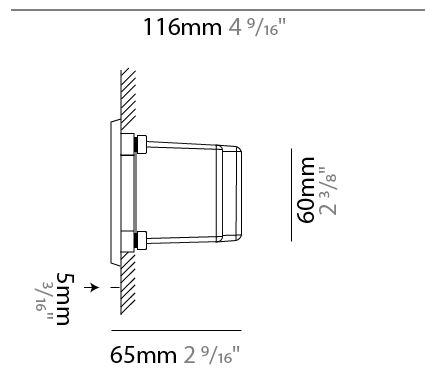

base number   Color   Finish
Temperature   Options

1. To build a product code in our configurator select the specify button on the base model # product page
2. To build a manual product code on this datasheet choose from the options listed below in blue font and add the suffix to the base model #

GENERAL

Series: New Green
Subseries: New Green XS
Brand: Side
Division: Exterior
Mounting Type: Recessed
Mounting Location: Wall
Subcategory: Step Light

PHYSICAL

Shape: Rectangle
Length (mm): 116
Length (in): 4 ⁹/₁₆
Width (mm): 73
Width (in): 2 ⁷/₈
Depth (mm): 65
Depth (in): 2 ⁵/₁₆
Light Distribution: Asymmetric
Weight (kg): 0.4
Weight (lbs): 0.88
Diffuser: Clear tempered glass
Gasket: Silicon rubber
Fixture Finish: WHI / BLK / GRY
Fixture Material: Aluminum Die Cast

ELECTRICAL

Lamp Type: LED (Zhaga Standard)
Input Wattage (W): 2
Total Output Wattage (W): 1.05
Dimming: Non-Dimmable
Driver Included: No
Driver Location: Remote
Driver Type: Constant Current - Universal
Driver Class: Class 2
Input Voltage (V): 120 - 277
Constant Current (MA): 350
Upon Request: 0-10Vdc dimming / Phase dimming 120Vac

LED

Color Temperature (°K): 3000 / 4000
Max. Delivered Lumen (lm): 103.7 / 116.6
Nominal Lumen (lm): 240 / 270
CRI: >90 CRI
Lamp Life (hrs): 50000

OPTICAL

Optic°: Asymmetrical

RATINGS AND CERTIFICATIONS

Certified By: Certified for North American Standards
IP rating: IP65
IK Rating: IK07

PROJECT
TYPE
SPECIFIER
QUANTITY
DATE

2.2kg / 4.85 lbs