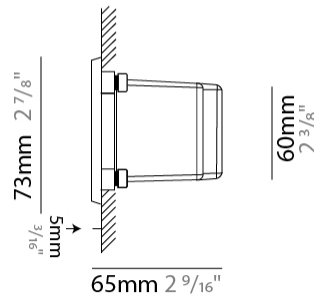

GENERAL

Series: New Green
Subseries: New Green M
Brand: Side
Division: Exterior
Mounting Type: Recessed
Mounting Location: Wall
Subcategory: Step Light

PHYSICAL

Shape: Rectangle
Length (mm): 202
Length (in): 7 ¹⁵/₁₆
Width (mm): 73
Width (in): 2 ⁷/₈
Height (mm): 65
Height (in): 2 ⁹/₁₆
Min. Recessing Depth (mm): 70
Min. Recessing Depth (in): 2 ³/₄
Light Distribution: Asymmetric
Weight (kg): 0.8
Weight (lbs): 1.76
Diffuser: Clear tempered glass
Gasket: Silicone rubber
Fixture Finish: WHI / BLK / GRY
Fixture Material: Aluminum Die Cast

ELECTRICAL

Lamp Type: LED (Zhaga Standard)
Input Wattage (W): 3.65
Total Output Wattage (W): 2.97
Dimming: Non-Dimmable
Driver Included: No
Driver Location: Remote
Driver Type: Constant Current - 120Vac
Driver Class: Class 2
Input Voltage (V): 120 - 277
Constant Current (mA): 350
Upon Request: 0-10Vdc dimming / Phase dimming 120Vac / Non-dimming 120/277Vac

LED

Color Temperature (°K): 3000 / 4000
Max. Delivered Lumen (lm): 195.7 / 204.4
Nominal Lumen (lm): 450 / 470
CRI: >90 CRI
Lamp Life (hrs): 50000

OPTICAL

Optic°: Asymmetrical

RATINGS AND CERTIFICATIONS

Certified By: Certified for North American Standards
IP rating: IP65
IK Rating: IK07

PROJECT
TYPE
SPECIFIER
QUANTITY
DATE